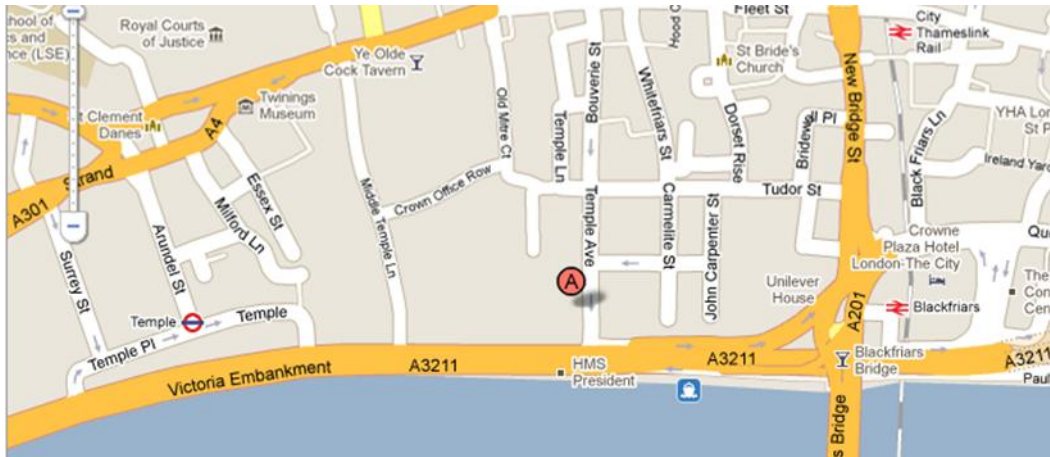

Independent Diplomat

the diplomatic advisory group

VISITING INDEPENDENT DIPLOMAT LONDON

Independent Diplomat is based at:
Hamilton House, 1 Temple Avenue, London, EC4Y 0HA

Hamilton House is located on the corner of Victoria Embankment and Temple Avenue. The main entrance is on Victoria Embankment, opposite HMS President.

By Underground:

Take the District or Circle lines and exit at Temple, then walk east along the Victoria Embankment until the junction with Temple Avenue. Blackfriars station is closed until late 2011.

By National Rail:

Take the First Capital Connect Service and exit at Blackfriars, walk west along the Victoria Embankment, cross to the north side and continue until you reach Temple Avenue

By Bus:

Take the 388 and exit at City of London, Temple Avenue (EC4).